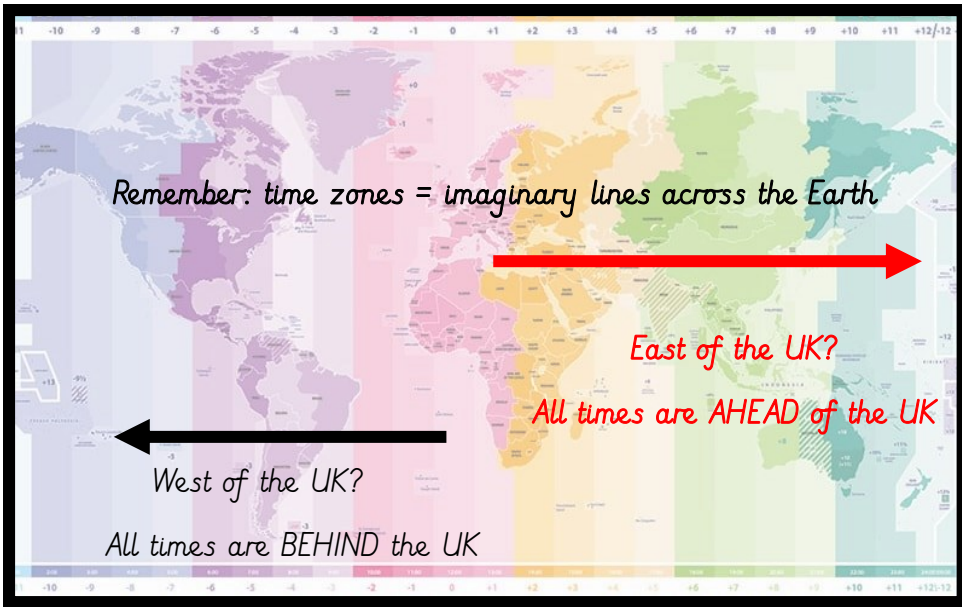

Time Zones

6 figure grid references

Time Differences

New Zealand	+ 12 hours
Cyprus	+ 2 hours
Mexico	- 6 hours
Canada	- 5 hours

Year 6 Key Knowledge Factsheet

Geography - Time

Map Scale

Latitude and Longitude