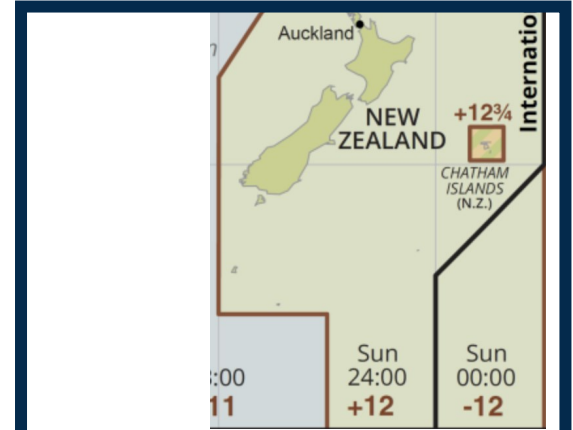

Time Zones

6 figure grid references

Time Differences

New Zealand	+ 12 hours
Cyprus	+ 2 hours
Mexico	- 6 hours
Canada	- 5 hours

Year 6 Key Knowledge Factsheet

Geography - Time

Map Scale

Latitude and Longitude