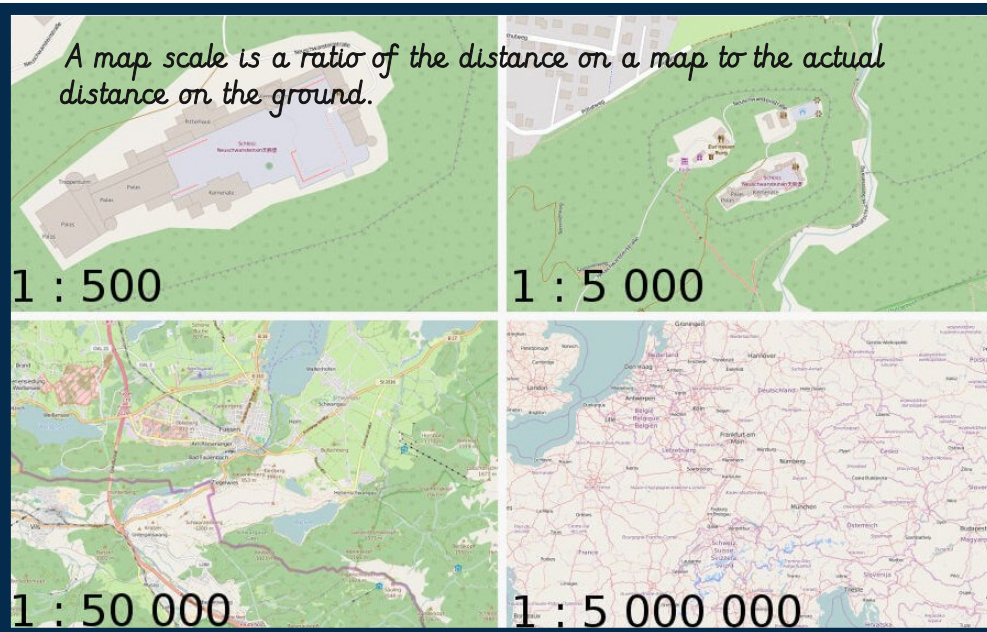

Time Zones

6 figure grid references

Time Differences

New Zealand	+ 12 hours
Cyprus	+ 2 hours
Mexico	- 6 hours
Canada	- 5 hours

Year 6 Key Knowledge Factsheet

Geography - Time

Map Scale

Latitude and Longitude