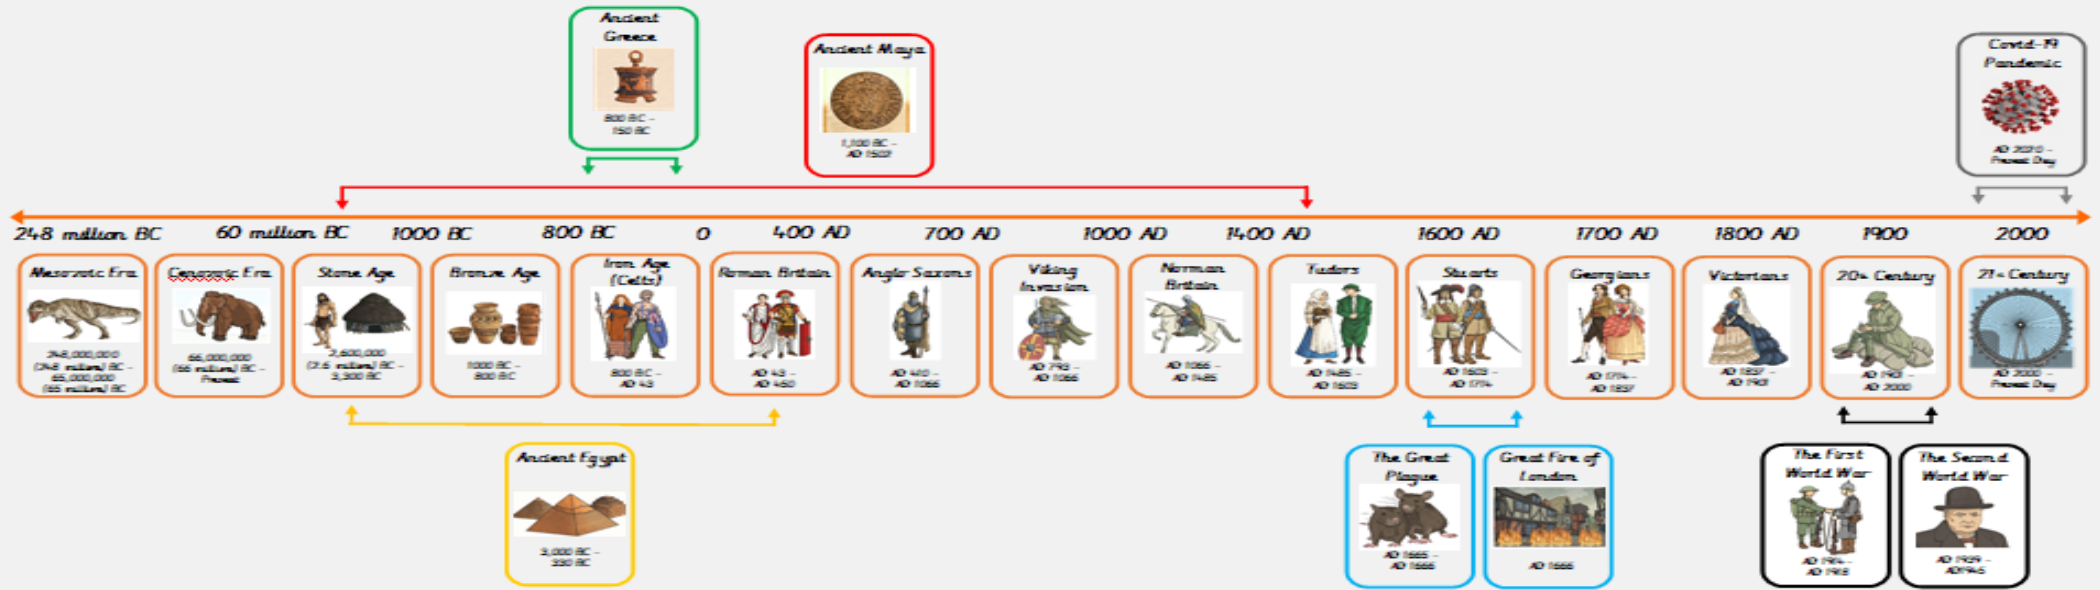

# KEY KNOWLEDGE FACT SHEET

# YEAR FIVE—ANCIENT MAYA

## KEY HISTORY VOCABULARY

Maya  
 Chichen Itza  
 Mesoamerica  
 primary source  
 secondary source  
 Classical Period

## KEY GEOGRAPHY VOCABULARY

North America  
 Guatemala  
 Belize  
 Honduras  
 El Salvador  
 Mexico  
 6 figure grid reference

El Salvador  
**TEMPLE AT CHICHEN ITZA**